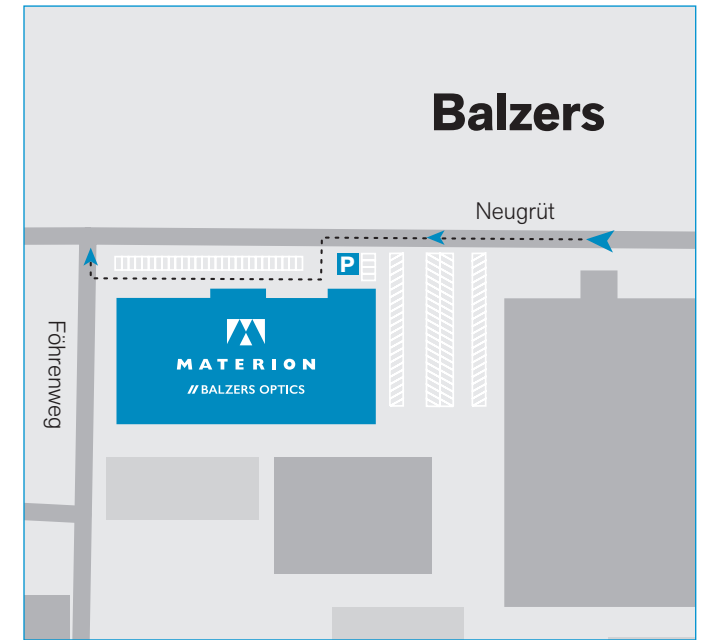

Werk Neugrüt – Neugrüt 35

Beim Kreisel nehmen Sie die zweite Ausfahrt Richtung Vaduz/Industrie Neugrüt. Biegen Sie nach ca. 1 km links in die Strasse Neugrüt ein, die Sie direkt zu unserem Werk führt.

From Zurich Airport, the train will take you directly to Sargans, where you can hire a taxi or catch a bus to Balzers. If you are arriving by car, follow the A3 national highway towards Chur and after the exit Sargans continue along the A13 in the direction of St.Gallen up to Trübbach/Balzers.

Werk Neugrüt – Neugrüt 35

At the roundabout (traffic circle), take the second exit in the direction of Vaduz/Industrie Neugrüt. After about 1 kilometre, turn to the left into Neugrüt street, which will take you directly to our factory («Werk»).